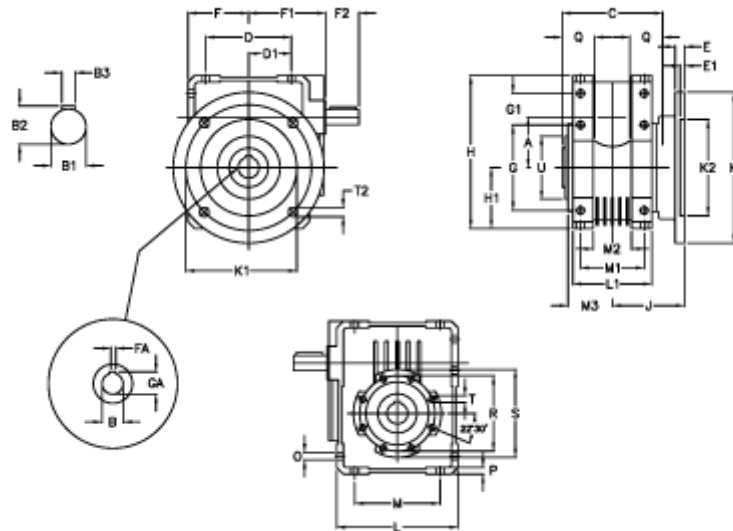

Article number: 3922086080500

Description: Worm gear with solid input shaft
W 86UFC1-80-HS unassembled

Measures

A = 86.90	Description = W86UFC-xx-P71 B5	G1 = 45.5	L = 200	Q = 45
B = 35	E = 15	GA = 38.3	L1 = 125	R = 130
B1 = 25	E1 = 6	H = 245.5	M = 144	S = 150
B2 = 28.0	F = 100.0	H1 = 100.0	M1 = 101	T = M10x18
B3 = 8	F1 = 142.5	J = 110.5	M2 = 57	T2 = 12.5
C = 140	F2 = 50	K = 210	M3 = 64.5	U = 110
D = 144.0	FA = 10	K1 = 176	O = 11.5	
D1 = 72.0	G = 144	K2 = 152	P = 11	